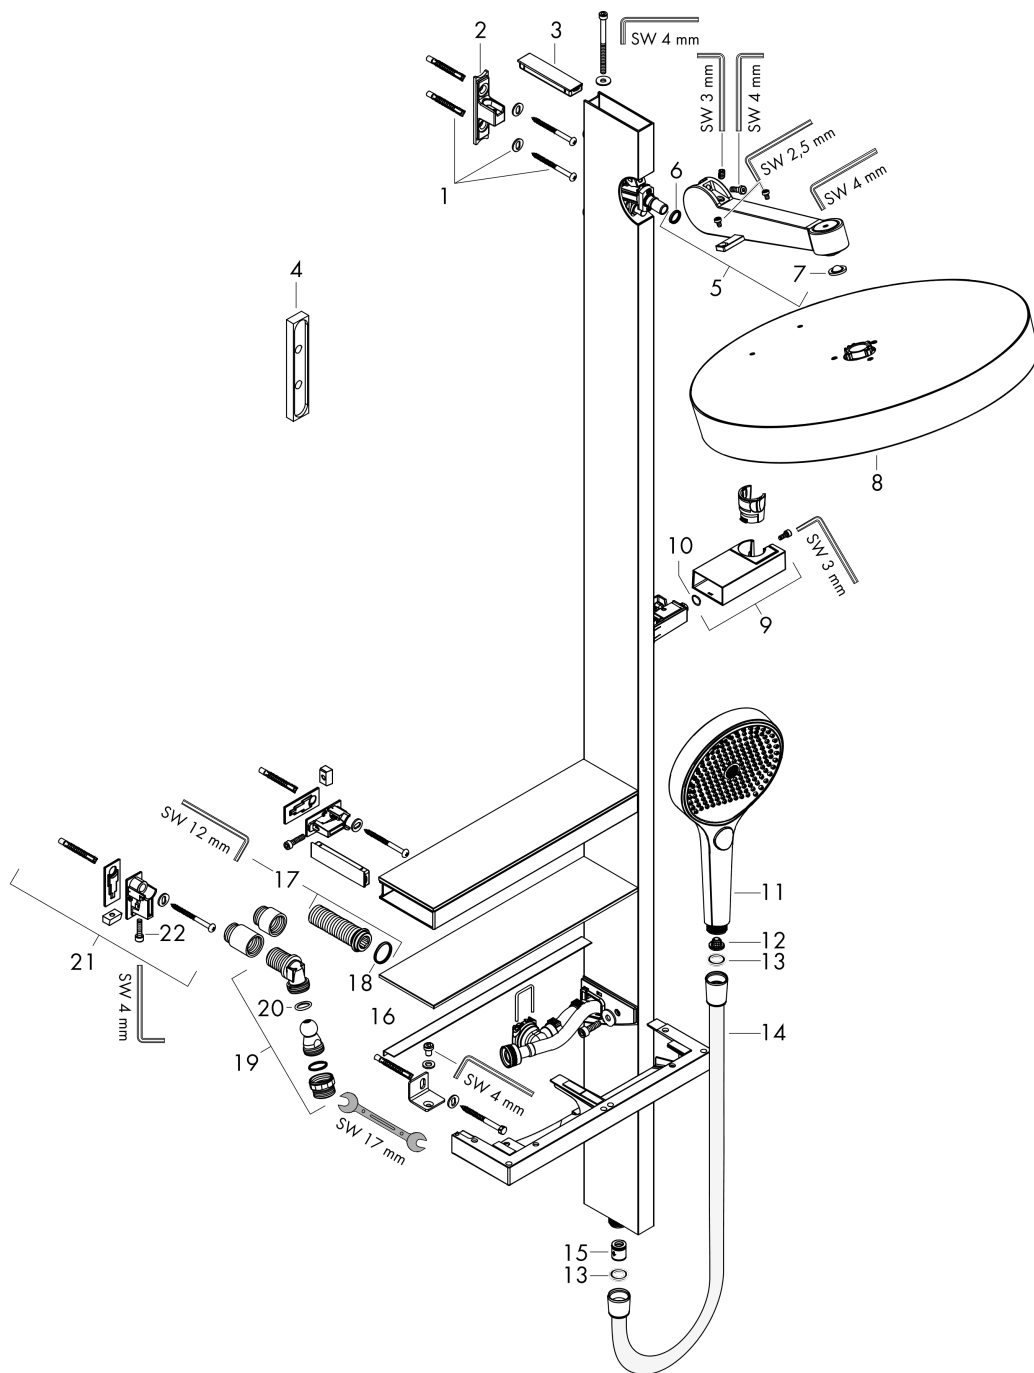

Rainfinity
Showerpipe 360 1jet for concealed installation
Surfaces: **Chrome**   Article Number: **26842000**

Exploded Drawing

Year of production: >10/19

Rainfinity
Showerpipe 360 1jet for concealed installation
Surfaces: **Chrome** Article Number: **26842000**

Spare part list

Year of production: >10/19

Pos.	Description	Article Number	Price	PU
1	mounting set	96179000	-	1
2	support element	93787000	-	1
3	cover	93516000	-	1
4	tile-matching-disk 7 mm	93773000	-	1
5	shower arm	93788000	-	1
6	O-ring 11x2	98127000	-	1
7	filter packing	93774000	-	1
8	head shower	93789000	-	1
9	shower holder	93790000	-	1
10	O-ring 9x1	98213000	-	1
11	handshower	26864000	-	1
12	filter	92672000	-	1
13	seal	98058000	-	1
14	shower hose Isiflex'B 1,60 m	28276000	-	1
15	set of non return valves DW 15	94074000	-	1
16	shelf	93791000	-	1
17	connecting thread G½	93793000	-	1
18	O-ring 18x2,2	98401000	-	1
19	hose connection angel	93792000	-	1
20	O-ring 13x2,5	98428000	-	1
21	support cpl.	93515000	-	1
22	set of screws	96525000	-	1
a	-	26840180	-	1