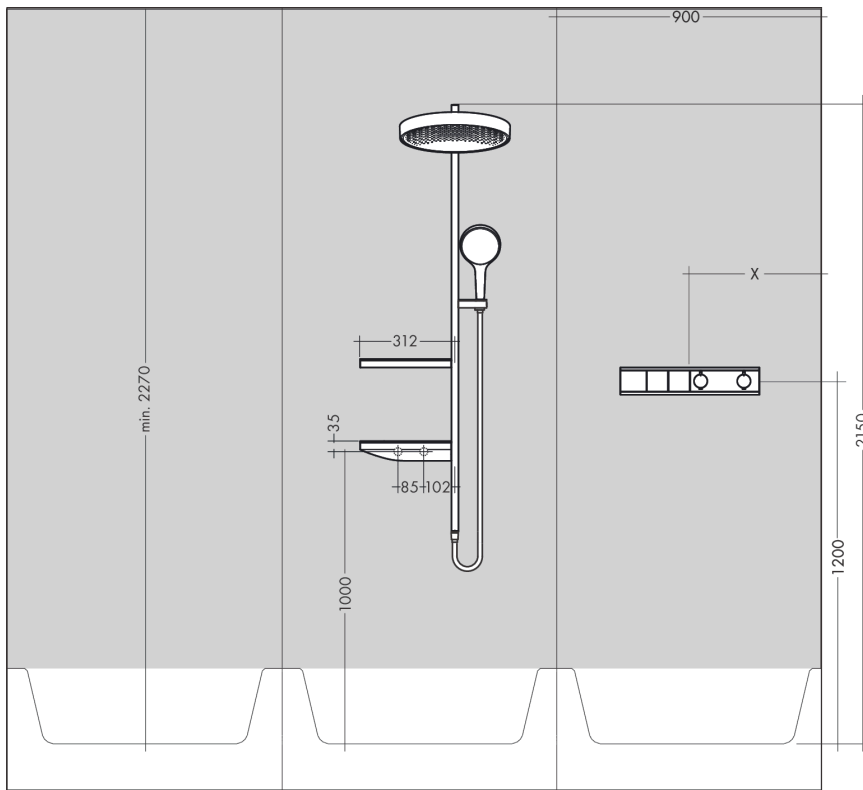

Rainfinity
Showerpipe 360 1jet for concealed installation
 Surfaces: **Chrome** Article Number: **26842000**

Description

product features

- consists of: overhead shower, hand shower, shower holder, shower hose, 2 glass shelves, shower bar
- overhead shower Rainfinity 360 1jet
- shower head size overhead shower: 360 mm
- spray type overhead shower: PowderRain
- spray disc surface: graphite
- spray type hand shower: MonoRain, PowderRain, Intense PowderRain
- shower holder inclination angle can be adjusted continuously
- shower arm vertically inclinable by 10-30°
- shelf made of safety glass
- surface of the shelf at colour variant -000 = mirror glass, at colour variant -700 = graphite colour, satined
- requires a mixer for 2 functions
- maximum flow rate at 3 bar: 19,6 l/min
- minimum flow pressure: 2,4 bar
- operating pressure: min. 2,4 bar/max. 6 bar
- mounting type: exposed installation
- bar width: 22 mm
- isolated water conduction
- water connection: in the lower shelf, covert
- connection dimension: DN15
- connection thread G ½

Technology

Design awards

Product image

Scale drawing

Rainfinity
Showerpipe 360 1jet for concealed installation
 Surfaces: **Chrome** Article Number: **26842000**

Flowchart

Rainfinity
Showerpipe 360 1jet for concealed installation
 Surfaces: **Chrome** Article Number: **26842000**

Installation examples

Rainfinity
Showerpipe 360 1jet for concealed installation
 Surfaces: **Chrome** Article Number: **26842000**

Exploded Drawing

Year of production: >10/19

Rainfinity
Showerpipe 360 1jet for concealed installation
 Surfaces: **Chrome** Article Number: **26842000**