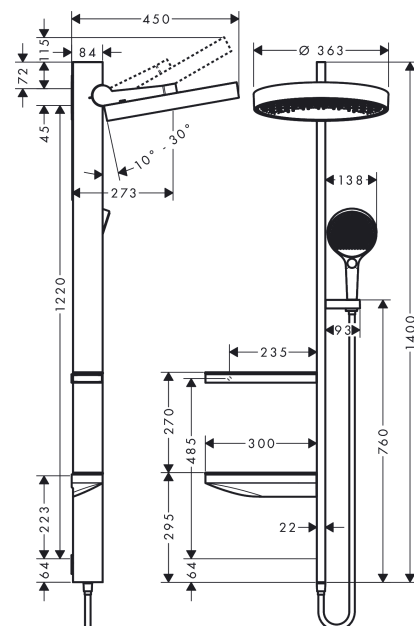

Rainfinity
Showerpipe 360 1jet for concealed installation
 Surfaces: **Chrome** Article Number: **26842000**

Description

product features

- consists of: overhead shower, hand shower, shower holder, shower hose, 2 glass shelves, shower bar
- overhead shower Rainfinity 360 1jet
- shower head size overhead shower: 360 mm
- spray type overhead shower: PowderRain
- spray disc surface: graphite
- spray type hand shower: MonoRain, PowderRain, Intense PowderRain
- shower holder inclination angle can be adjusted continuously
- shower arm vertically inclinable by 10-30°
- shelf made of safety glass
- surface of the shelf at colour variant -000 = mirror glass, at colour variant -700 = graphite colour, satined
- requires a mixer for 2 functions
- maximum flow rate at 3 bar: 19,6 l/min
- minimum flow pressure: 2,4 bar
- operating pressure: min. 2,4 bar/max. 6 bar
- mounting type: exposed installation
- bar width: 22 mm
- isolated water conduction
- water connection: in the lower shelf, covert
- connection dimension: DN15
- connection thread G ½

Technology

Design awards

Product image

Scale drawing

Rainfinity
Showerpipe 360 1jet for concealed installation
 Surfaces: **Chrome** Article Number: **26842000**

Flowchart

Rainfinity
Showerpipe 360 1jet for concealed installation
 Surfaces: **Chrome** Article Number: **26842000**