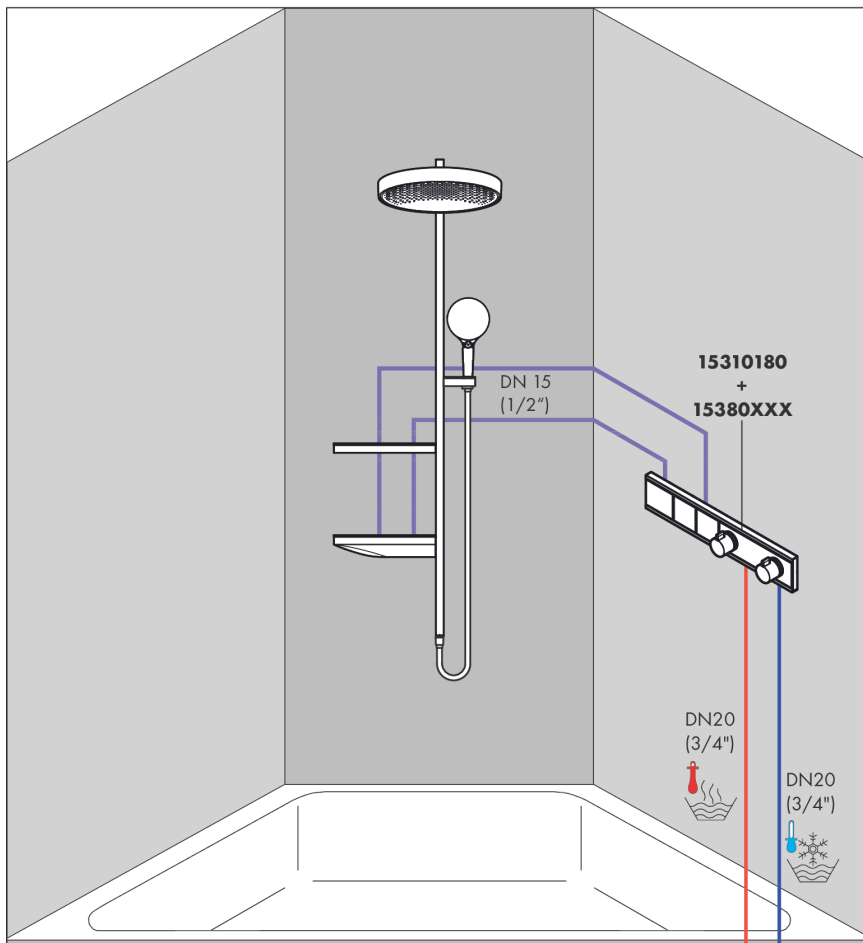

Rainfinity
Showerpipe 360 1jet for concealed installation
 Surfaces: **Chrome** Article Number: **26842000**

Description

product features

- consists of: overhead shower, hand shower, shower holder, shower hose, 2 glass shelves, shower bar
- overhead shower Rainfinity 360 1jet
- shower head size overhead shower: 360 mm
- spray type overhead shower: PowderRain
- spray disc surface: graphite
- spray type hand shower: MonoRain, PowderRain, Intense PowderRain
- shower holder inclination angle can be adjusted continuously
- shower arm vertically inclinable by 10-30°
- shelf made of safety glass
- surface of the shelf at colour variant -000 = mirror glass, at colour variant -700 = graphite colour, satined
- requires a mixer for 2 functions
- maximum flow rate at 3 bar: 19,6 l/min
- minimum flow pressure: 2,4 bar
- operating pressure: min. 2,4 bar/max. 6 bar
- mounting type: exposed installation
- bar width: 22 mm
- isolated water conduction
- water connection: in the lower shelf, covert
- connection dimension: DN15
- connection thread G ½

Technology

Design awards

Product image

Scale drawing

Rainfinity
Showerpipe 360 1jet for concealed installation
 Surfaces: **Chrome** Article Number: **26842000**

Flowchart

Rainfinity
Showerpipe 360 1jet for concealed installation
 Surfaces: **Chrome** Article Number: **26842000**

Installation examples

Rainfinity
Showerpipe 360 1jet for concealed installation
 Surfaces: **Chrome** Article Number: **26842000**

Exploded Drawing

Year of production: >10/19

Rainfinity
Showerpipe 360 1jet for concealed installation
 Surfaces: **Chrome** Article Number: **26842000**