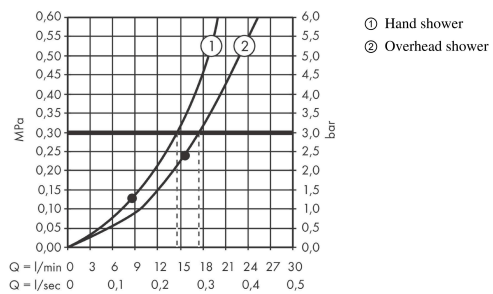

Rainfinity
Showerpipe 360 1jet for concealed installation
 Surfaces: **Chrome** Article Number: **26842000**

Description

product features

- consists of: overhead shower, hand shower, shower holder, shower hose, 2 glass shelves, shower bar
- overhead shower Rainfinity 360 1jet
- shower head size overhead shower: 360 mm
- spray type overhead shower: PowderRain
- spray disc surface: graphite
- spray type hand shower: MonoRain, PowderRain, Intense PowderRain
- shower holder inclination angle can be adjusted continuously
- shower arm vertically inclinable by 10-30°
- shelf made of safety glass
- surface of the shelf at colour variant -000 = mirror glass, at colour variant -700 = graphite colour, satined
- requires a mixer for 2 functions
- maximum flow rate at 3 bar: 19,6 l/min
- minimum flow pressure: 2,4 bar
- operating pressure: min. 2,4 bar/max. 6 bar
- mounting type: exposed installation
- bar width: 22 mm
- isolated water conduction
- water connection: in the lower shelf, covert
- connection dimension: DN15
- connection thread G ½

Technology

Design awards

Product image

Scale drawing

Rainfinity
Showerpipe 360 1jet for concealed installation
 Surfaces: **Chrome** Article Number: **26842000**

Flowchart

Rainfinity
Showerpipe 360 1jet for concealed installation
 Surfaces: **Chrome** Article Number: **26842000**